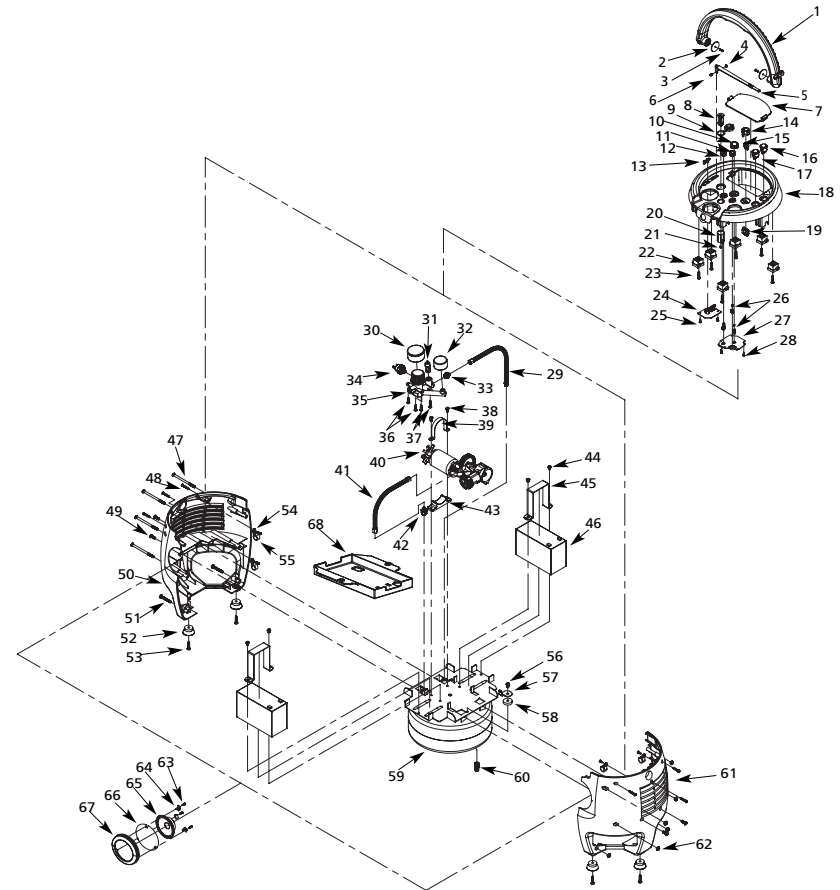

Nº de Ref.	Descripción	Número de pieza	Ctd.
41	ExhausTubo de escapet tube	FP207128AV	1
42	Valvula de chequeo	FP207129AV	1
43	Soporte basculante	-	1
44	Tornillo	-	4
45	Pinzas de la batería	-	2
46	Batería	CC020300AV	2
47	Perno	◆	4
48	Perno	◆	4
49	Perno de montaje	-	4
50	Épaulement gauche du compresseur	-	1
51	Perno	-	2
52	Pata de goma	○	4
53	Tornillo	○	4
54	Tornillo	-	2
55	Retén de alambre	-	2
56	Tornillo	-	1
57	Soporte	-	1
58	Buje	-	1
59	Tanque	-	1
60	Llave de drenaje	D-1403	1
61	Cubierta derecha del compresor	-	1
62	Tuerca	-	1
63	Tornillo	●	3
64	Soporte	●	3
65	Parlante	●	1
66	Rejilla	●	1
67	Bisel	●	1
68	Bandeja de cableado	-	1
69	Cargador †	SV609700AV	1

REPLACEMENT PARTS KITS

▲	Juego del mango	FP207130AV
■	Juego de antena	FP207131AV
□	Juego de perilla	FP207132AV
▶	Juego de sujetador	FP207133AV
◆	Juego de pernos pasantes	FP207134AV
◇	Juego de pernos de panel de control	FP207135AV
○	Juego de patas de caucho	FP207136AV
●	Juego de parlante	FP207137AV
†	No se muestra	

Cordless Air Compressor with Radio

Compresseur d'air sans fil avec radio

Compresor de aire sin cable con radio

Replacement Parts List
Liste de Pièces de Rechange
Lista de Repuestos

FP207000, FP207100, FP207000DB, & FP207000DQ